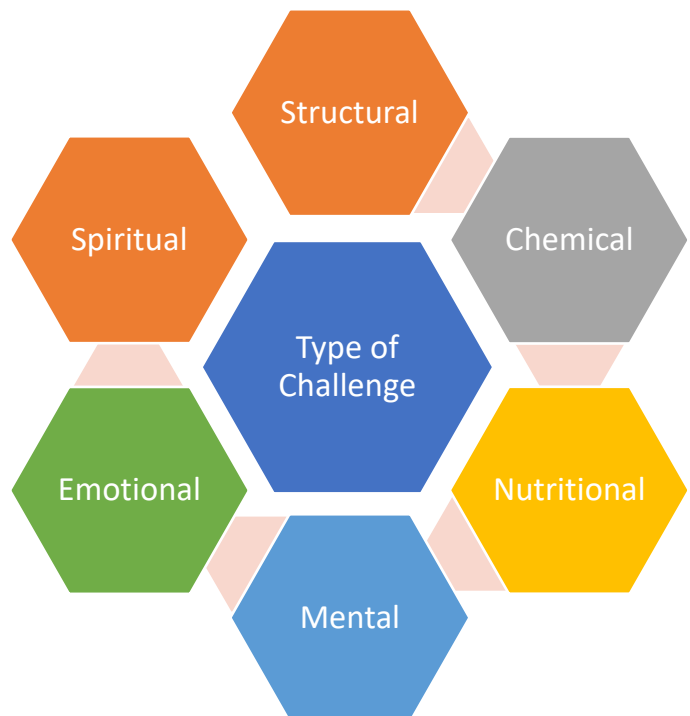

Map of Influence

Awareness Checklists

Life Cycle

Fire: Joy, Love, Hate

Earth: Sympathy, Empathy

Metal: Grief, Guilt, Regret

Water: Fear, Anxiety

Wood: Anger, Resentment

5 Element Emotions

Challenge Focus